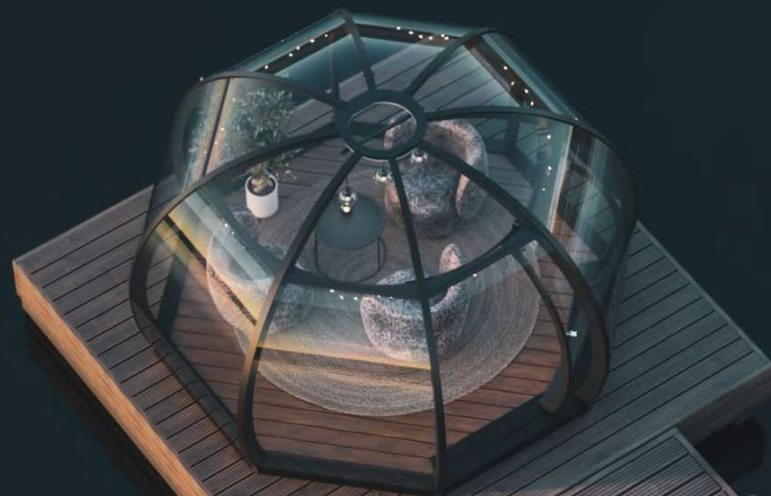

10 års garanti.
Polykarbon - mod UV
Kertowood skelet - mod fugtindtrækning
Beslag og skruer – mod rust

PROFILSHOP
INNOVATIVE OUTDOOR SYSTEMS