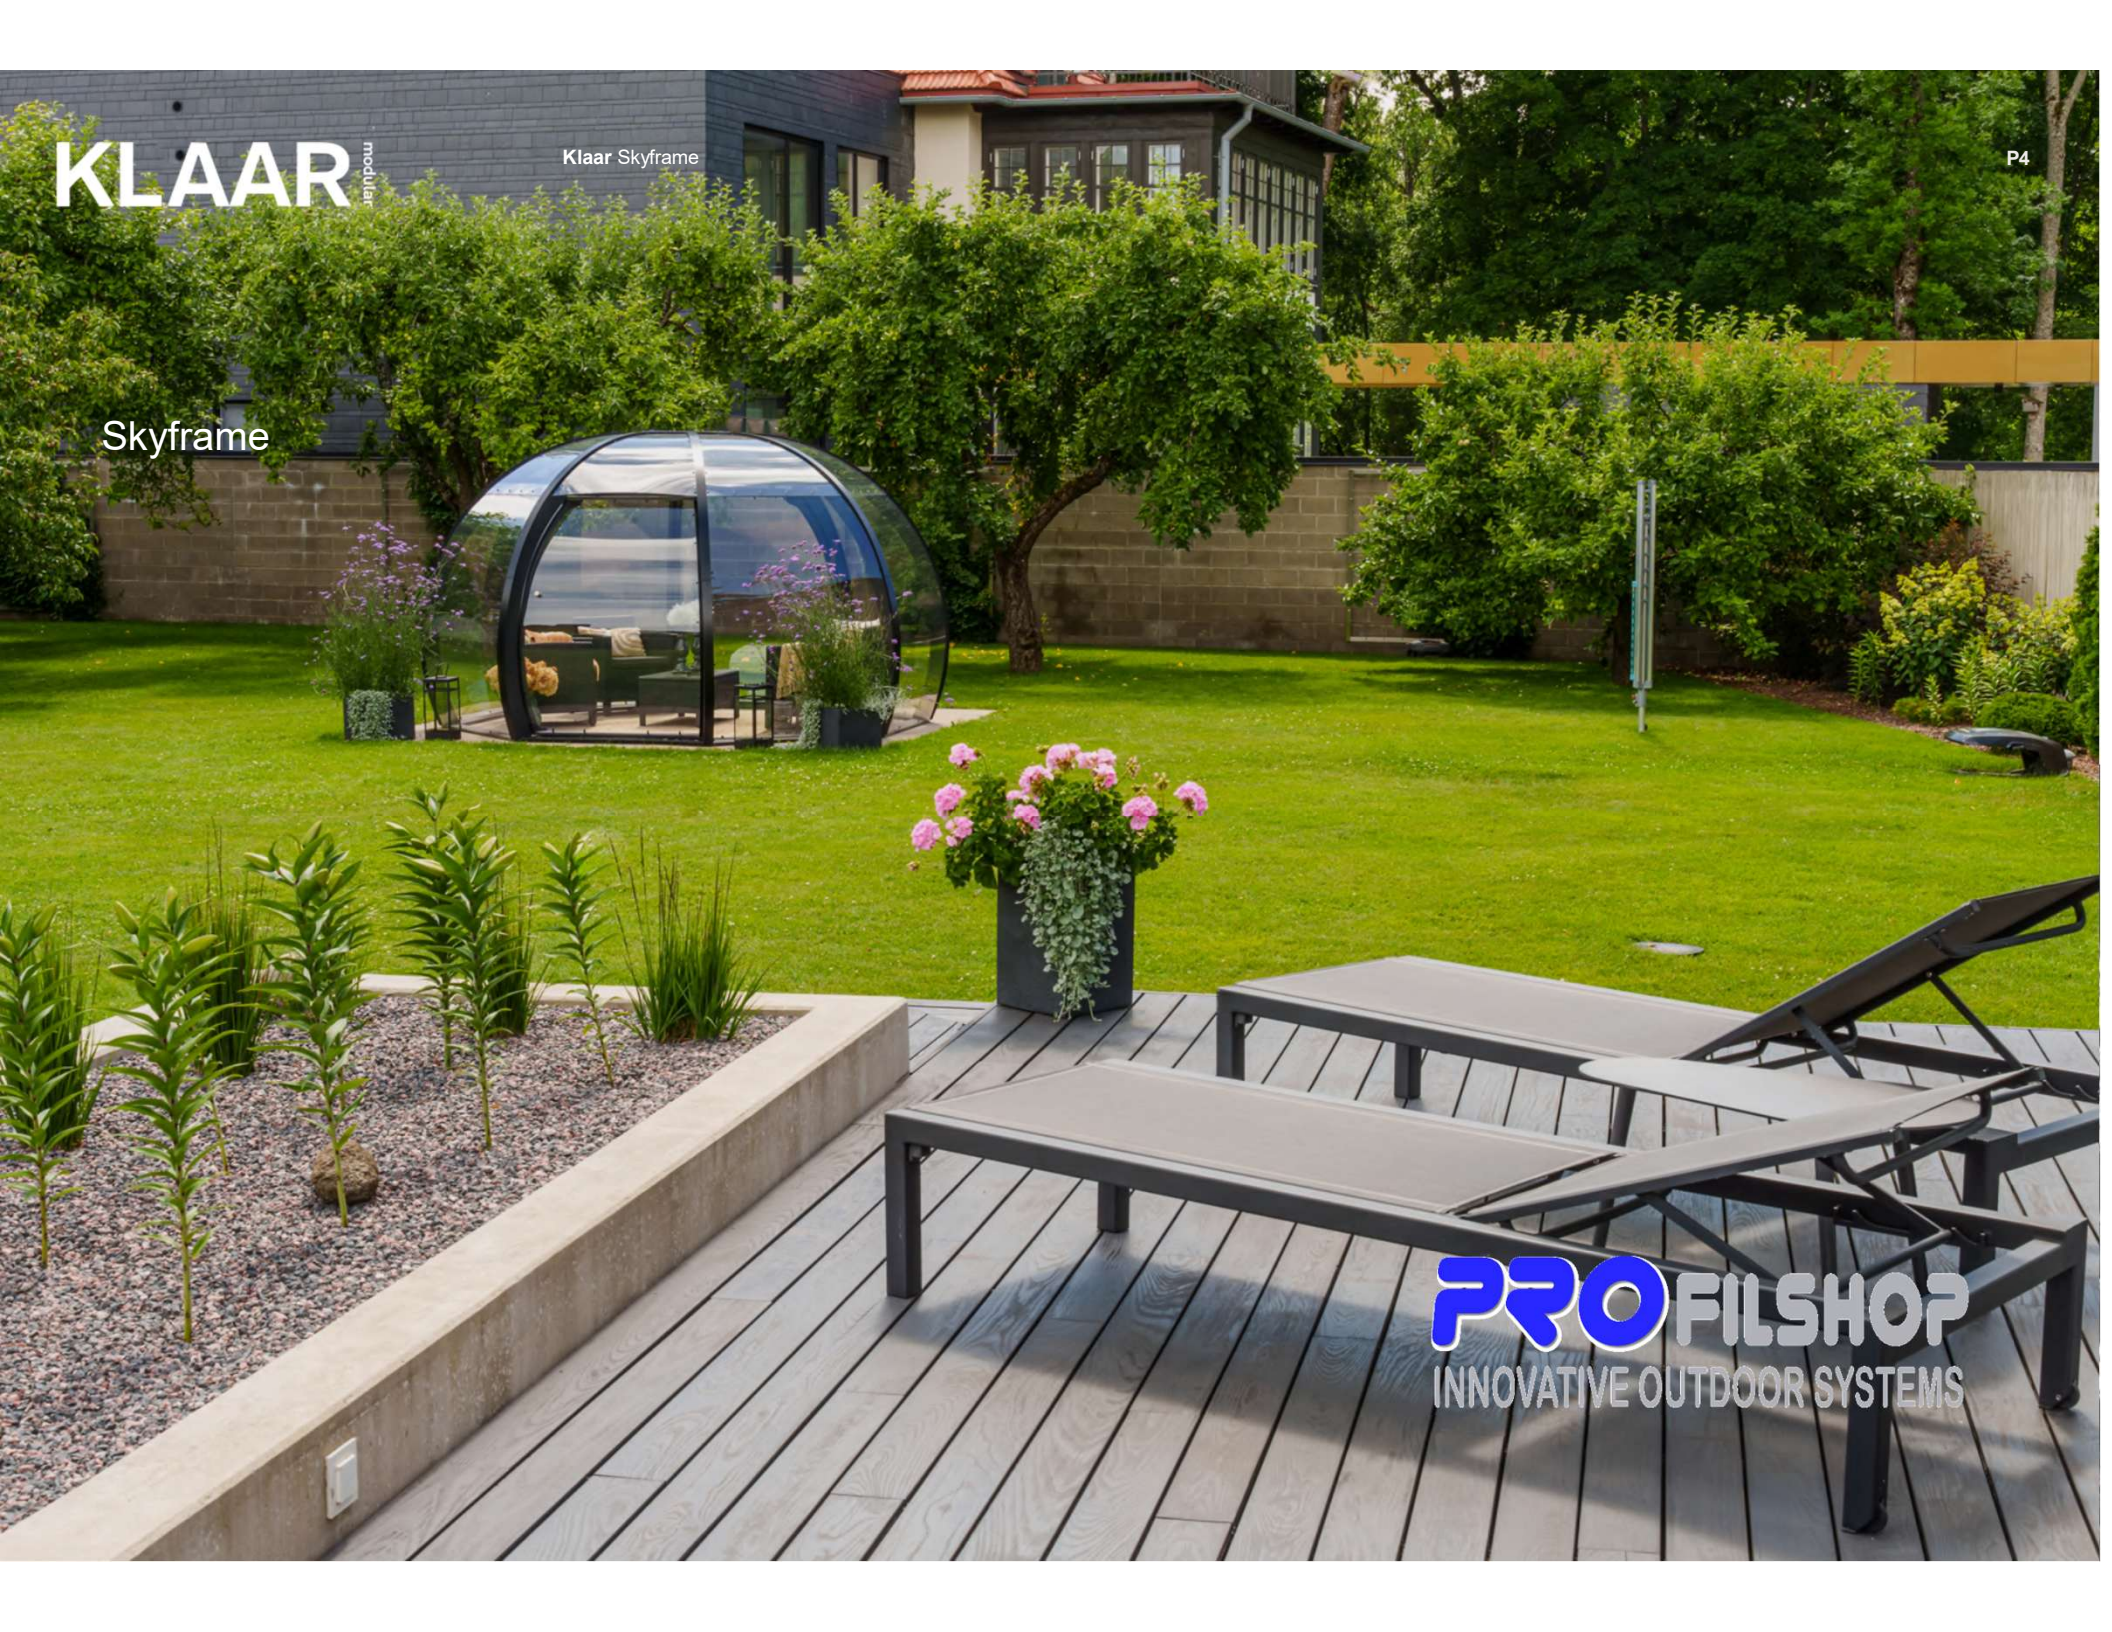

Our pods extend outdoor living beyond summer, protecting against wind, rain, and cool evenings, while keeping the connection to nature intact. Strong wooden frames, clean Nordic design, and year-round durability make them as practical as they are beautiful.

Placed by the water, it turns into a dining room with open horizons, where the light lasts longer and the wind stays outside.

As a workspace or on a rooftop, Skyframe changes the rhythm of work. Surrounded by light and sky, it becomes a place to think clearly, create freely, and stay productive while remaining connected to nature.

Wherever it stands, Skyframe feels less like a structure and more like a way to stay closer to the world outside.

P3

KLAAR modular

Klaar Skyframe

P4

Skyframe

PROFILSHOP
INNOVATIVE OUTDOOR SYSTEMS

Entering a Klaar Skyframe means staying in touch—with the horizon, the changing weather, and your own sense of being.

Styr belysningen nemt med din telefon

Plads til 8–10 personer

Udvendige mål: 4,1 m × 4,1 m

Højde: 2,3 m – 3,3 m

Vægt: 550 kg

Plads: 10,9 m²

Forskellige dørudførelser tilgængelige

PROFILSHOP
INNOVATIVE OUTDOOR SYSTEMS